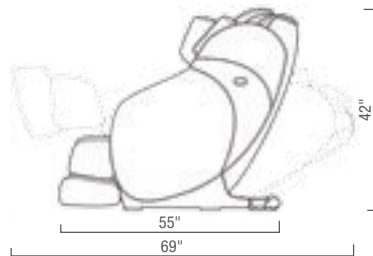

Foot (soles, heels, toes) Massage: Air cells

Arm Massage: Air cells

Neck Massage: Air cells

Air Cell Total: 64

Air Cell Construction: Hi-Flex, Hi-Resilience PVC/Nylon

Motors (Total): 6

Upholstery: Synthetic leather

Child Safety Features: Breakaway power cord

Weight (Net): 175 lbs.

Weight (Boxed): 231 lbs.

Available Colors: Cream, Black, Brown

Choreographed By: Hideyo Matsuura

Warranty: Industry's most comprehensive warranty reflecting Inada's commitment to total quality and value. Visit www.inadaUSA.com for full details.

USA Service Support: Nationwide network of over 2,500 service providers.

Endurance: 2,500 hours continuous with load. Used once a day, the expected usable life of the chair is more than 24 years.

Nest
Find Your Quiet Place