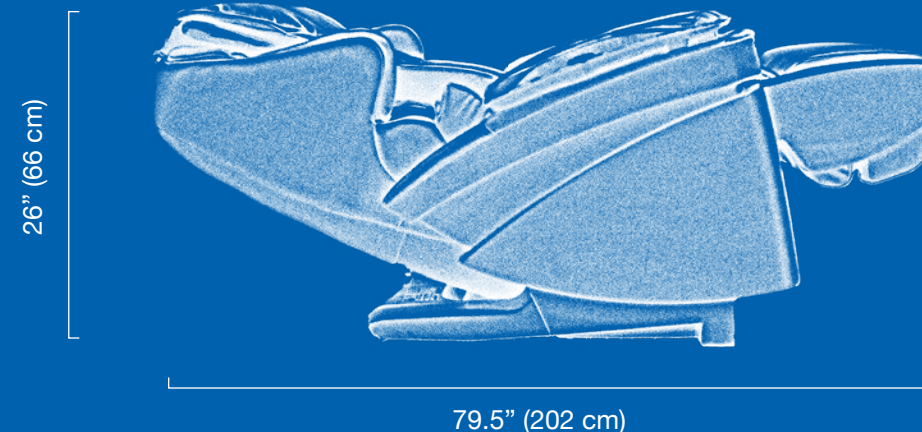

SPECIFICATIONS

Model Number	EP-MA73
Dimensions (Reclined)	L 79.5" x W 35.4" x H 26" L 202 cm x W 90 cm x H 66 cm
Dimensions (Upright)	L 48" x W 35.4" x H 45.3" L 122 cm x W 90 cm x H 115 cm
Weight (Boxed)	218 lbs (99 kg)
Weight (Unboxed)	191 lbs (87 kg)
User Weight Limit	264 lbs (120 kg)
User Height Range	4'8" – 6'2"
Total Air Cells	33
Program Length	16 min
Back Massage Coverage	207 sq in