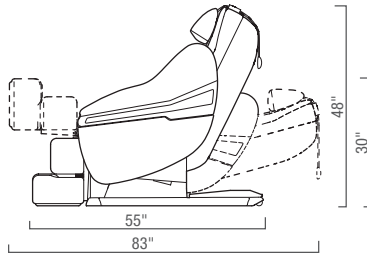

Arm Massage: Air cells

Neck Massage: Air cells

Air Cell Total: 100

Air Cell Construction: Hi-Flex, Hi-Resilience PVC/Nylon

Motors (Total): 13

Upholstery: Anti-bacterial, soil resistant, synthetic leather

Safety Features: Recline and foot rest obstruction sensors, breakaway power cord

Weight (Net): 265 lbs.

Weight (Boxed): 313 lbs.

Available Colors: Black, Cream, Dark Brown, Red and TruBlack Leather

Choreographed By: Hideyo Matsuura

Designed By: Toshiyuki Kita

Warranty: Industry's most comprehensive warranty reflecting Inada's commitment to total quality and value. Visit www.inadaUSA.com for full details.

USA Service Support: Nationwide network of over 2,500 service centers.

Endurance: 2,500 hours continuous with load. Used once a day, the expected usable life of the chair is more than 24 years.

Follow Us:

www.inadaUSA.com